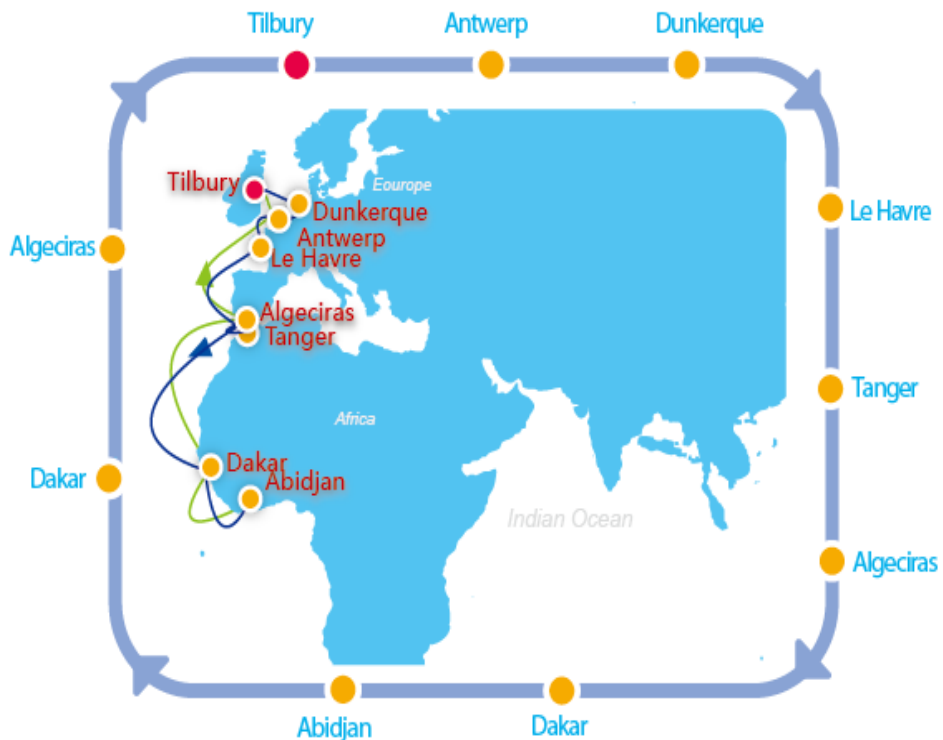

NEWA

Port Rotation:

Port	Terminal	ETA	ETD	TIME
TIBURY	London Container Terminal Tibury	TUE	TUE	0
ANTWERP	Psa Hnn 420	WED	FRI	1
DUNKERQUE	Terminal de Flandres	SAT	SAT	4
LE HAVRE	Terminal de France	MON	TUE	6
TANGER MED	Eurogate	SAT	SUN	11
ALGECIRAS	TOTAL TERMINAL INT. ALGECIRAS	SUN	MON	12
DAKAR	DP WORLD DAKAR	SAT	SUN	18
ABIDJAN	ABIDJAN SETV TERMINAL	SAT	MON	25
DAKAR	DP WORLD DAKAR	THU	FRI	30
ALGECIRAS	TOTAL TERMINAL INT. ALGECIRAS	WED	WED	36
TIBURY	London Container Terminal Tibury	TUE	TUE	42

Transit Time:

SOUTH BOUND		
POL/POD	DAKAR	ABIDJAN
TIBURY	18	25
ANTWERP	17	24
DUNKERQUE	14	21
LE HAVRE	12	19
TANGER MED	7	14
ALGECIRAS	6	13

NORTH BOUND						
POL/POD	TIBURY	ANTWERP	DUNKERQUE	LE HAVRE	TANGER MED	ALGECIRAS
DAKAR	12	13	16	18	23	24
ABIDJAN	17	18	21	23	28	29

Advantages:

- Express from North Europe/Med to West Africa
- The shortest delivery time from Dakar to Med/North Europe